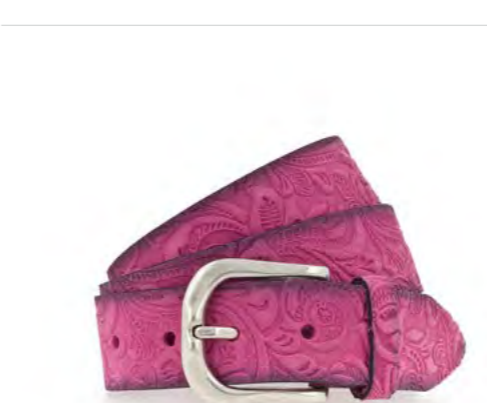

0860 rose

V6057A6280

Size: 65 - 110 cm

35 mm Ledergürtel mit floraler Prägung, Airbrushkanten und Schließe in poliertem Silber

Leather belt in 35 mm with floral embossing, airbrushed edges and buckle in polished silver

Dieser Artikel ist auch erhältlich als Curvy-Artikel: V6126Z6280 | 45,95 €
This item is also available in plus size: V6126Z6280 | 45,95 €