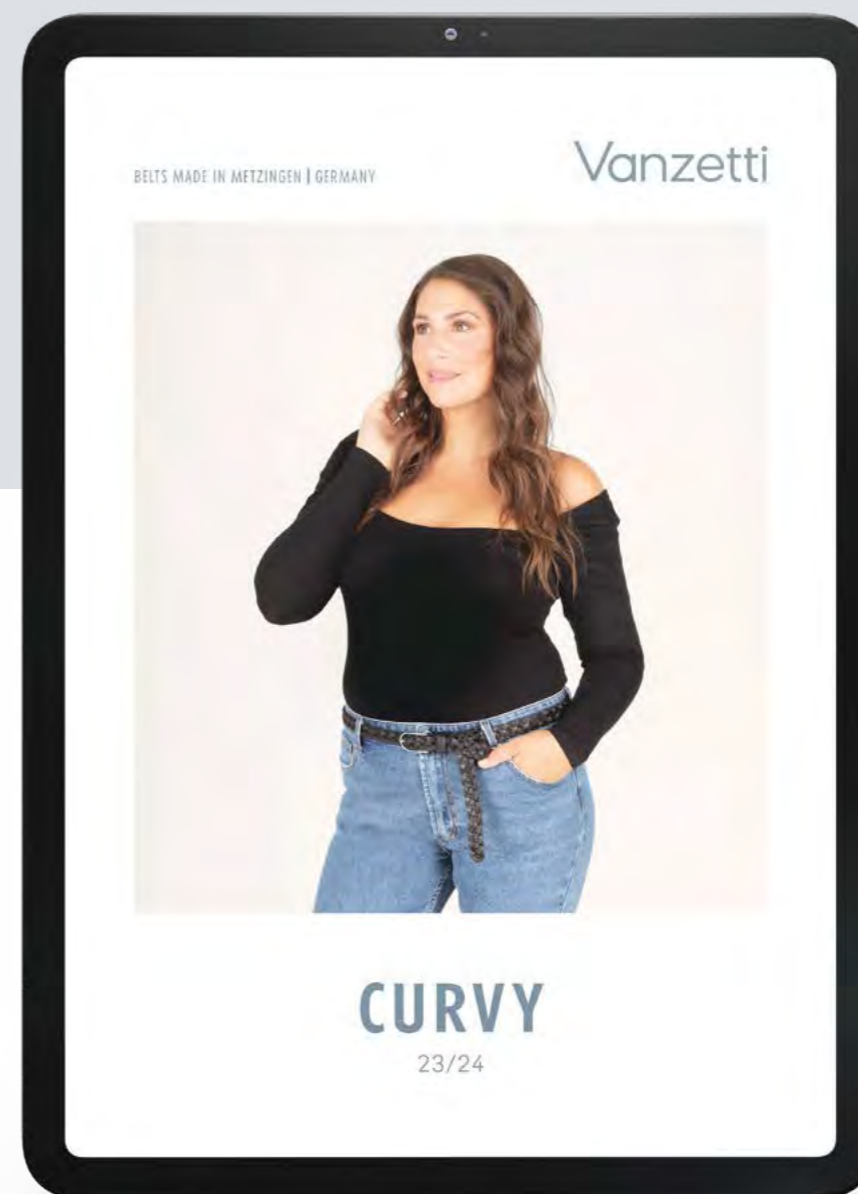

Vanzetti | CURVY

Unser komplettes Sortiment bis Taillenweite 140 finden Sie in unserem „Vanzetti Curvy“ Katalog, den Sie unter dem unten stehenden QR Code downloaden können.

You can find our complete range up to waist size 140 in our „Vanzetti Curvy“ catalogue, which you can download using the QR code below.